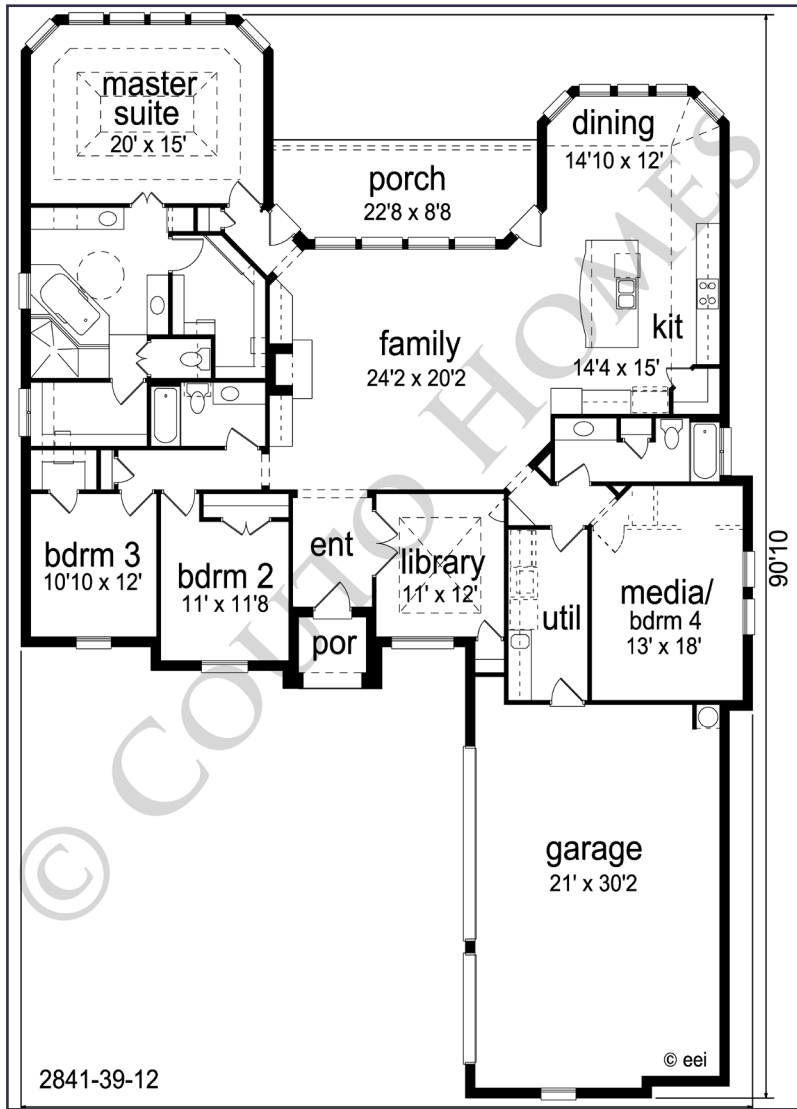

RAISING THE STANDARD

The Berkshire Model

Sq Feet: 2,830

Bed: 4

Bath: 3

Garage: 3

All Couto Homes floor plans can be modified as much or as little as necessary to accommodate each customer's needs.

COUTO HOMES, INC.