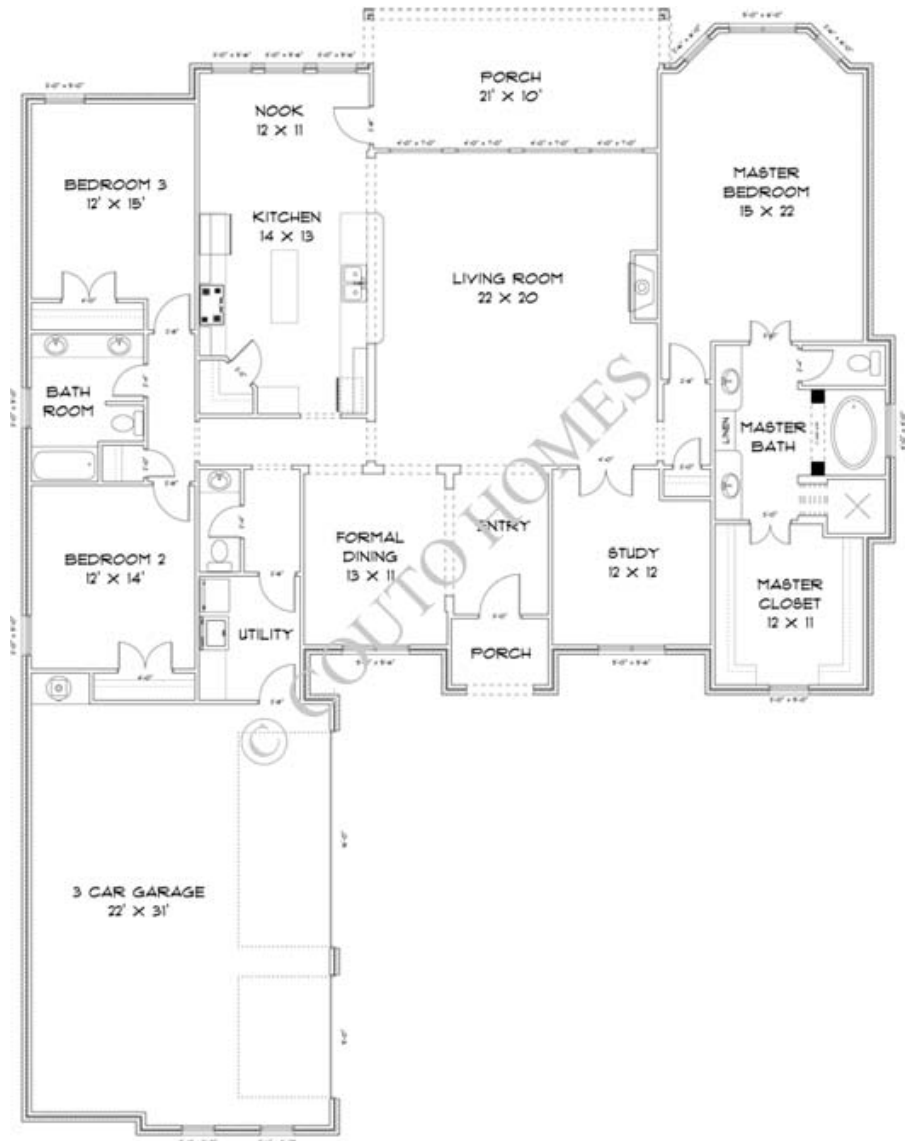

RAISING THE STANDARD

The Brunswick Model

Sq Feet: 2,808

Bed: 3

Bath: 2.5

Garage: 3

All Couto Homes floor plans can be modified as much or as little as necessary to accommodate each customer's need.

COUTO HOMES, INC.