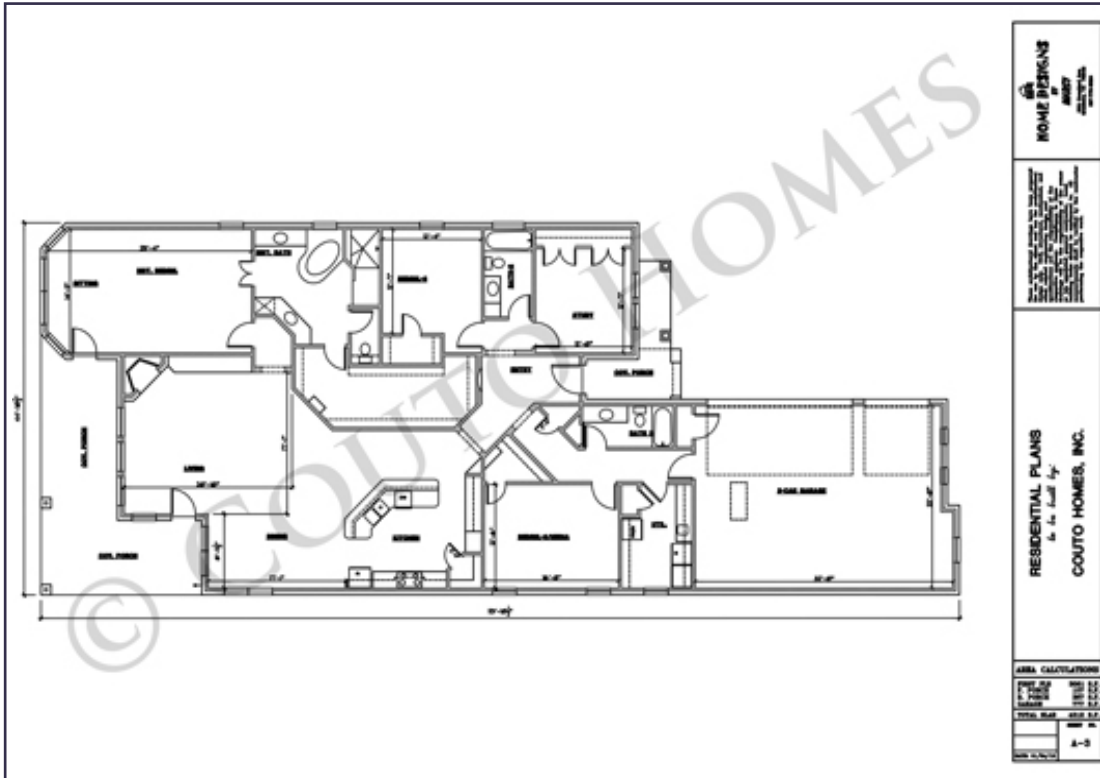

RAISING THE STANDARD

The Cambria Model

Sq Feet: 3,061

Bed: 4

Bath: 3

Garage: 3

All Couto Homes floor plans can be modified as much or as little as necessary to accommodate each customer's need

COUTO HOMES, INC.