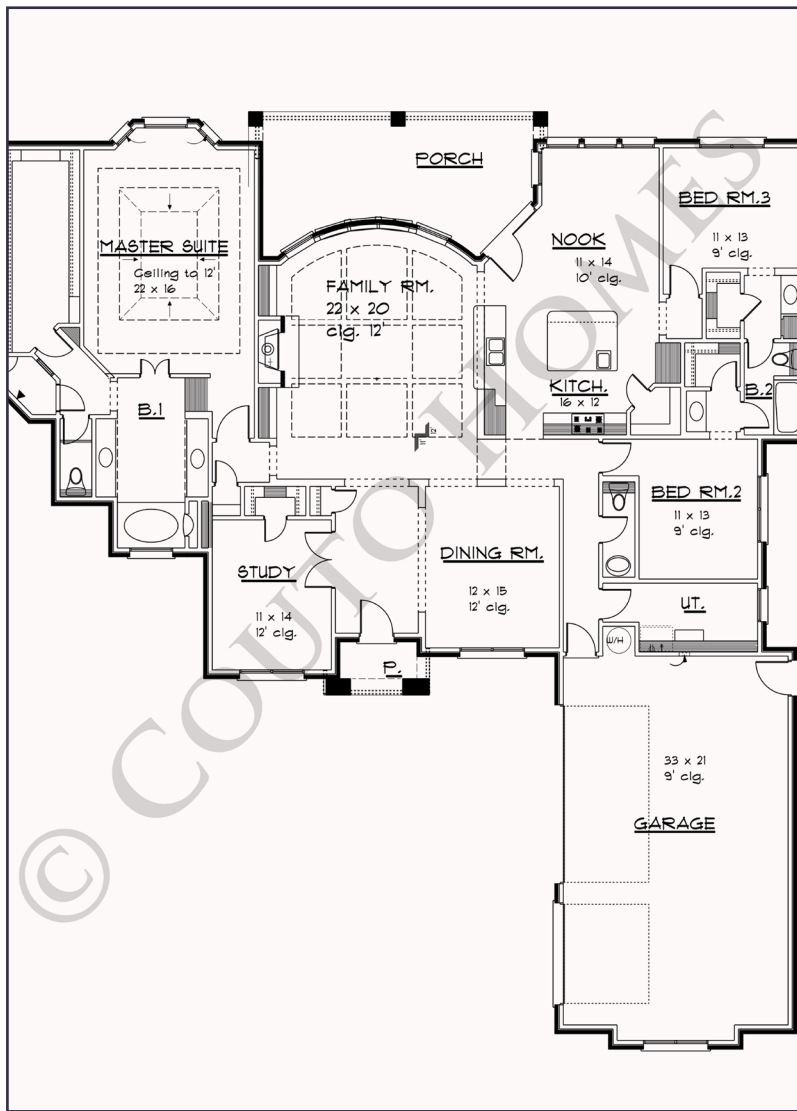

# The Carmel Model

Sq Feet: 2,923

Bed: 4  
Bath: 2.5  
Garage: 3

All Couto Homes floor plans can be modified as much or as little as necessary to accommodate each customer's needs