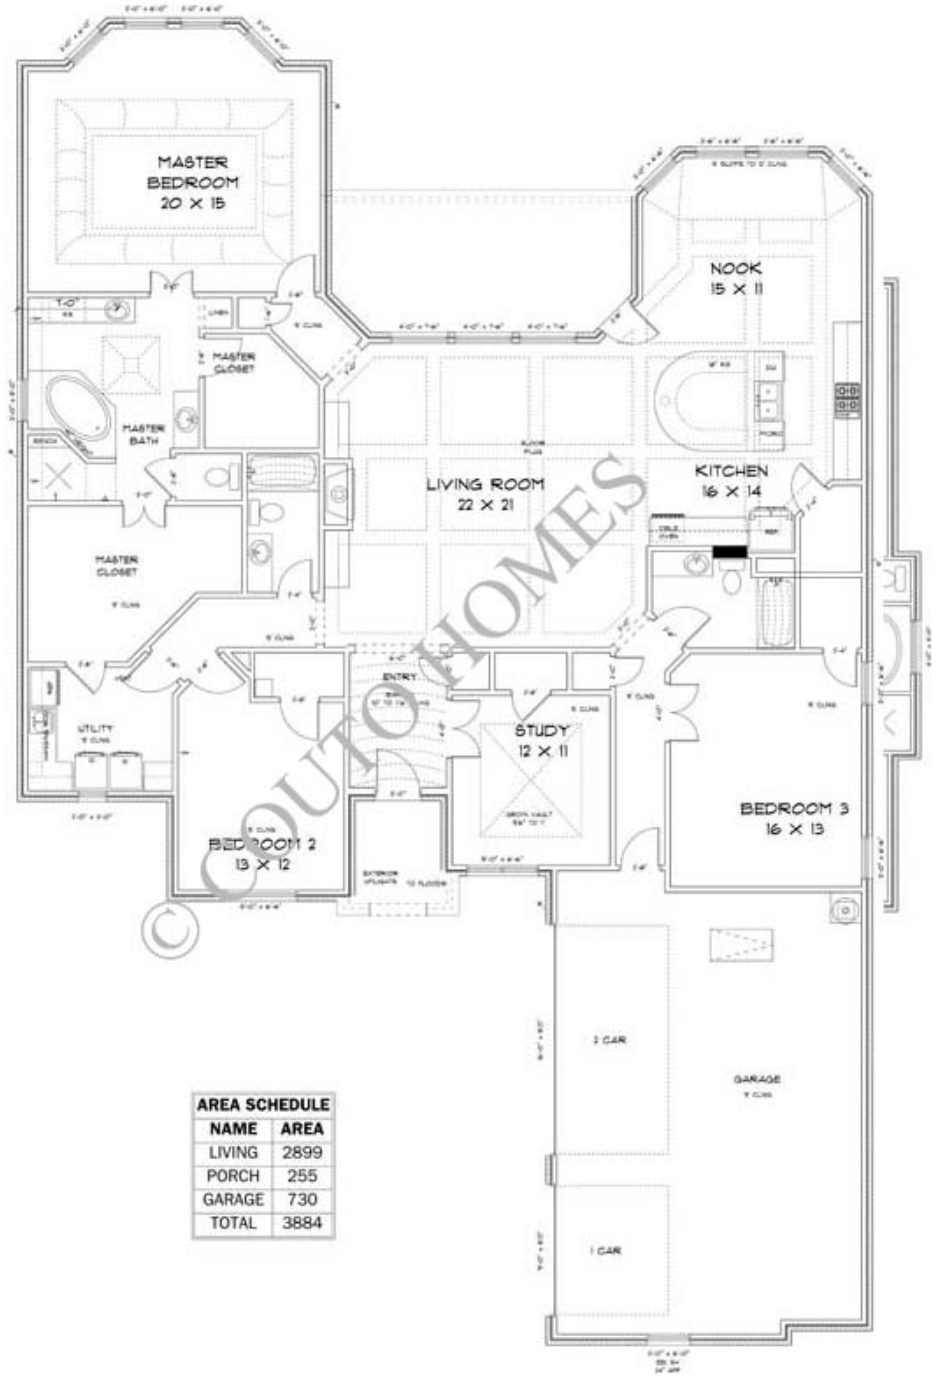

# The Eastport Model

Sq Feet: 2,899

Bed: 3

Bath: 3

Garage: 3

All Couto Homes floor plans can be modified as much or as little as necessary to accommodate each customer's needs.