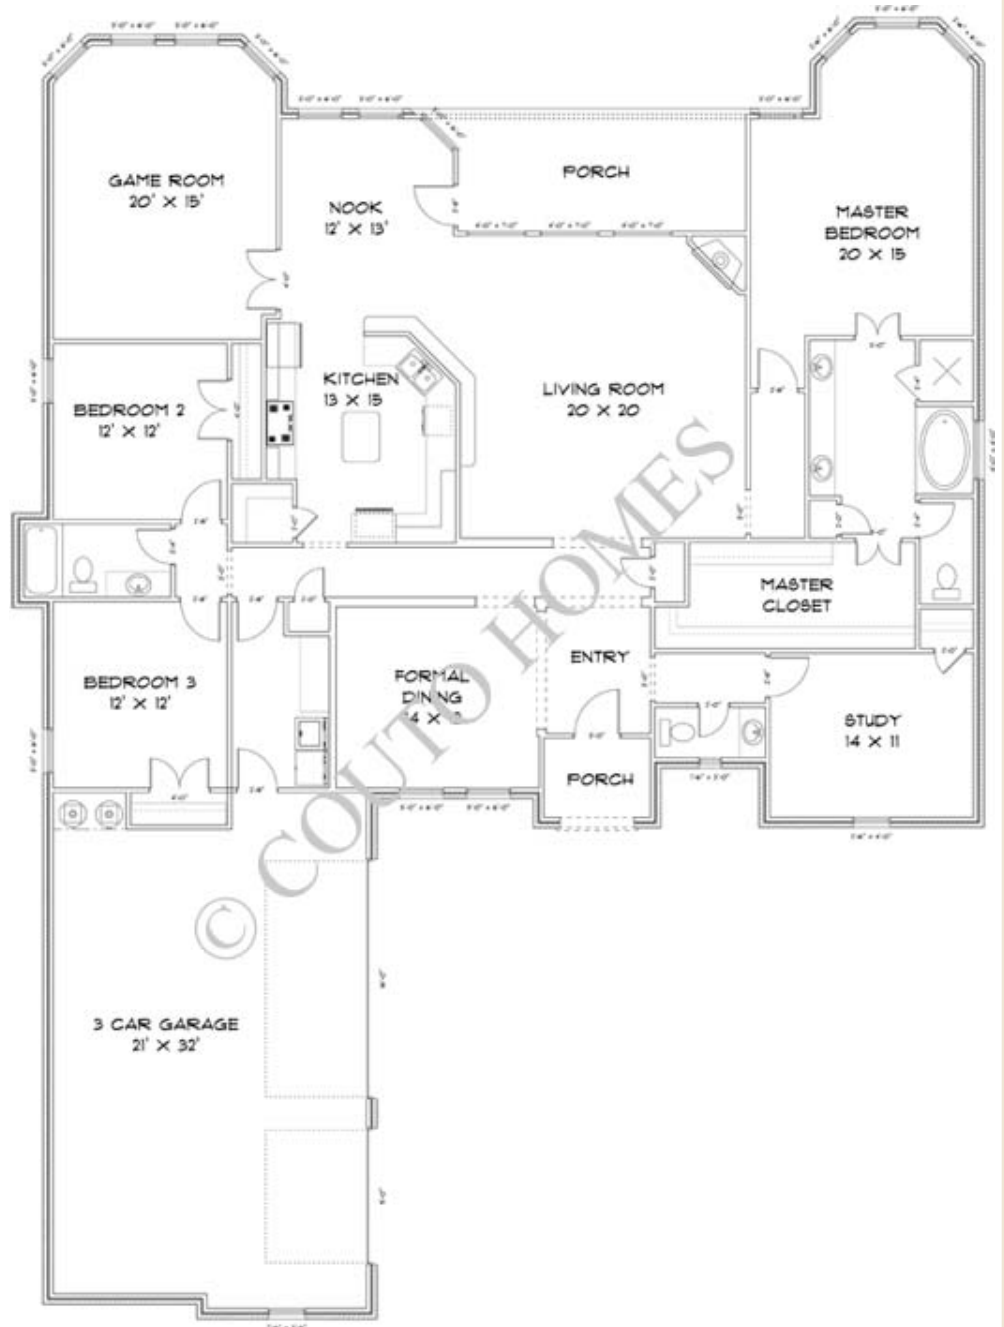

RAISING THE STANDARD

The Edenton Model

Sq Feet: 3,021

Bed: 4

Bath: 2.5

Garage: 3

All Couto Homes floor plans can be modified as much or as little as necessary to accommodate each customer's need

COUTO HOMES, INC.