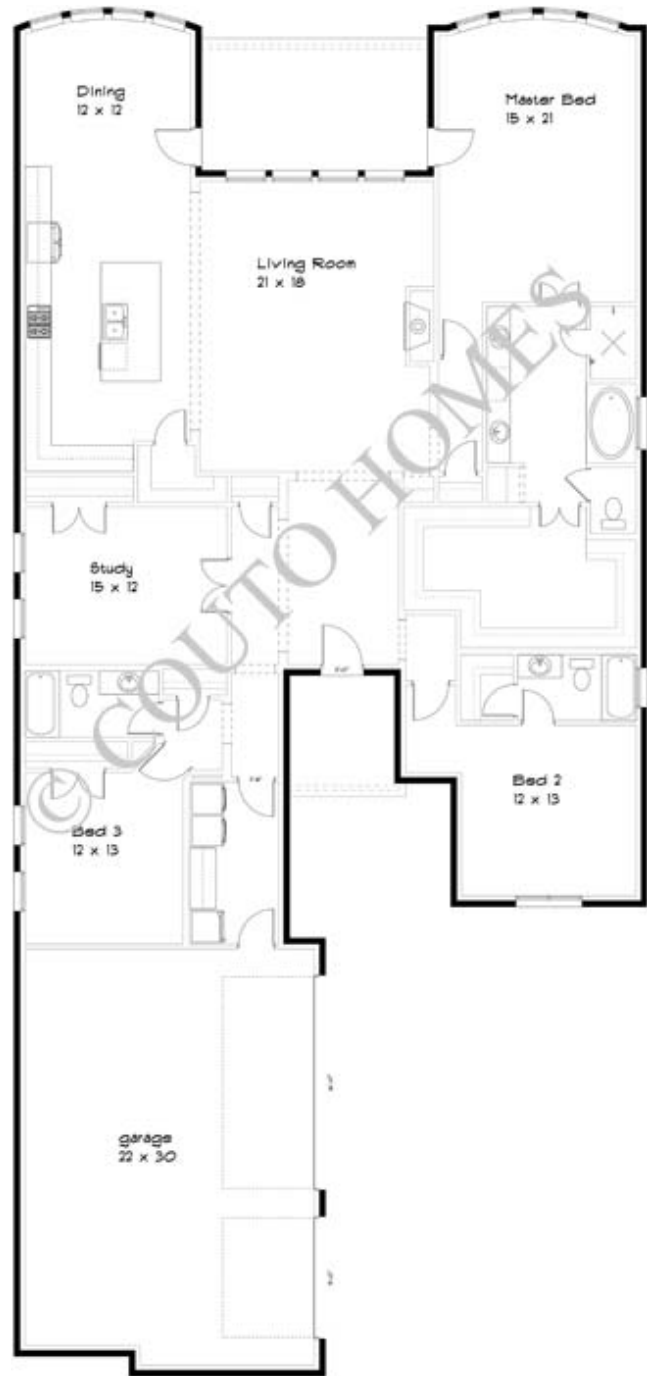

RAISING THE STANDARD

The Harbor Model

Sq Feet: 2,915

Bed: 3

Bath: 3

Garage: 3

All Couto Homes floor plans can be modified as much or as little as necessary to accommodate each customer's need.

COUTO HOMES, INC.