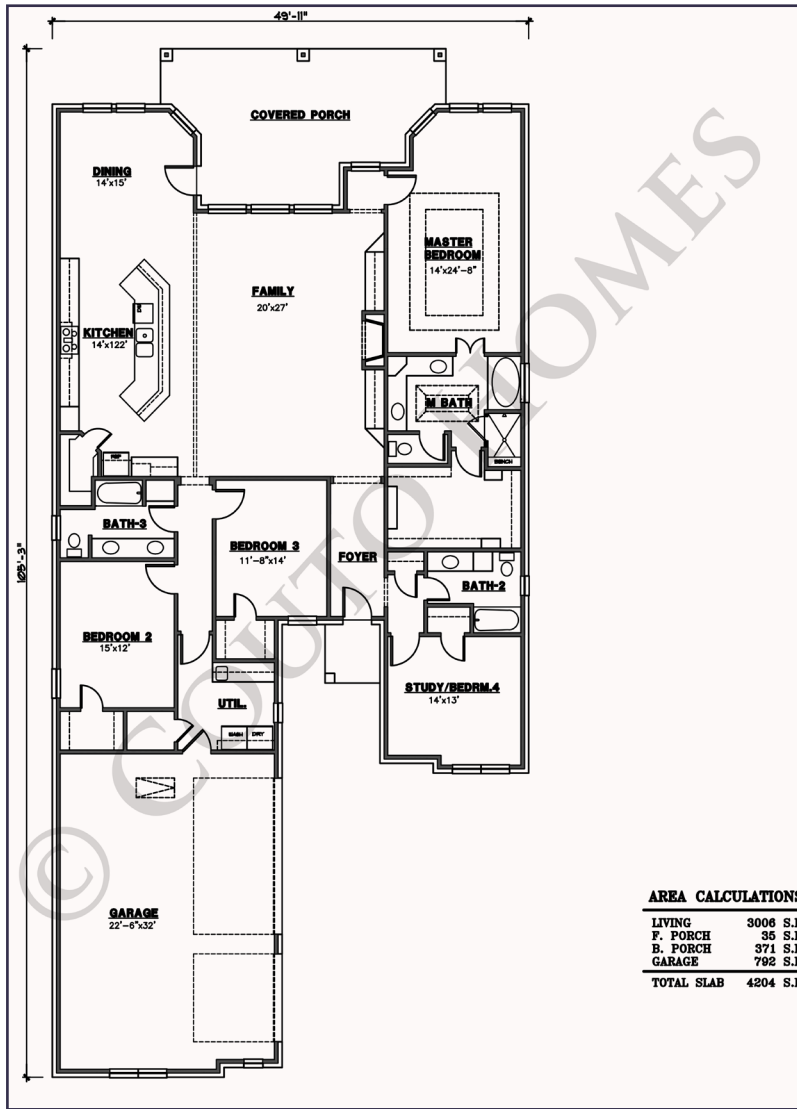

RAISING THE STANDARD

The Livingston Model

Sq Feet: 3,006

Bed: 4
Bath: 3
Garage: 3

All Couto Homes floor plans can be modified as much or as little as necessary to accommodate each customer's needs

COUTO HOMES, INC.