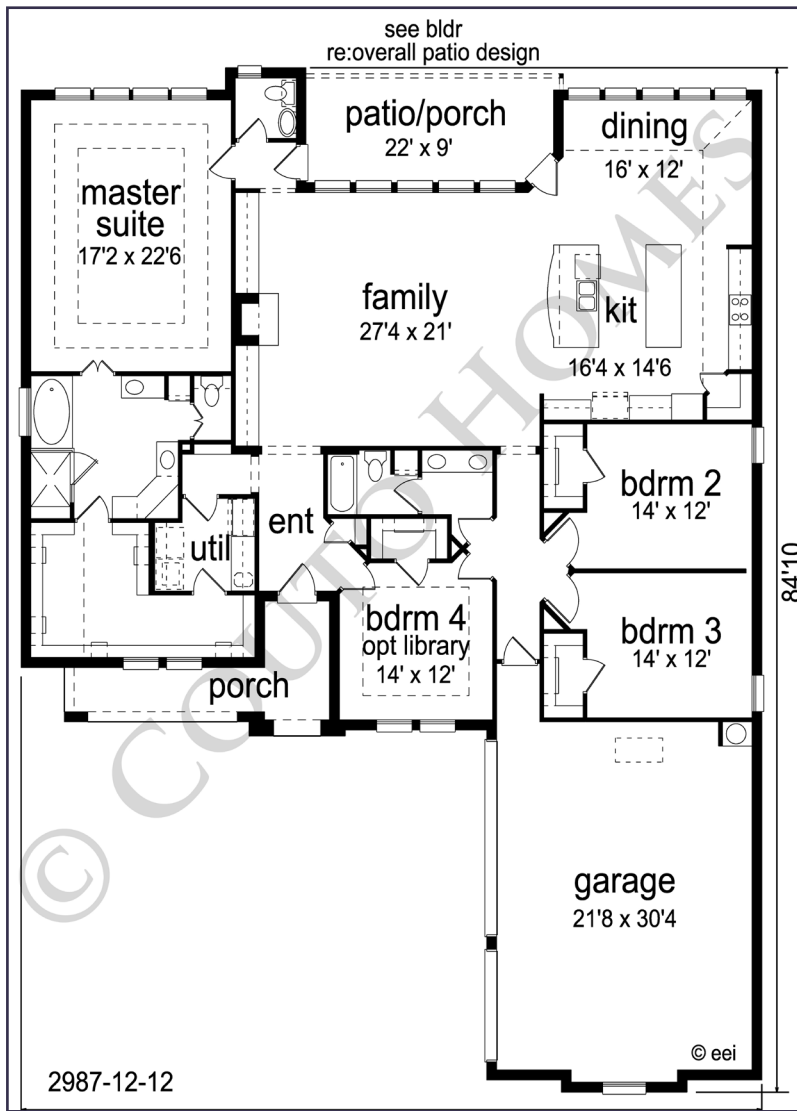

# The Salem Model

**Sq Feet: 2,987**

**Bed: 3**  
**Bath: 2.5**  
**Garage: 3**

All Couto Homes floor plans can be modified as much or as little as necessary to accommodate each customer's needs.