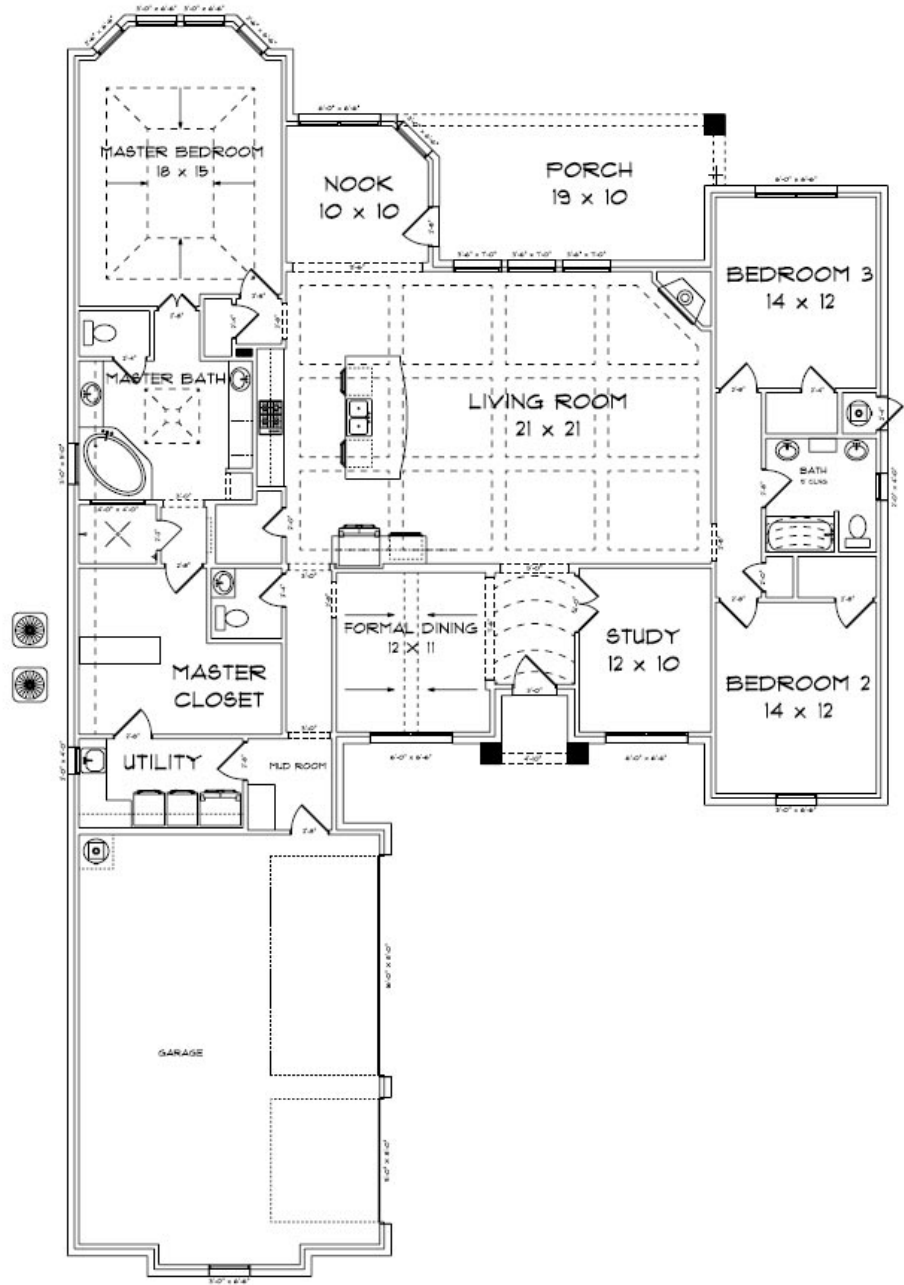

RAISING THE STANDARD

The Florence Model

Sq Feet: 2,651

Bed: 3

Bath: 2.5

Garage: 3

All Couto Homes floor plans can be modified as much or as little as necessary to accommodate each customer's needs.

COUTO HOMES, INC.